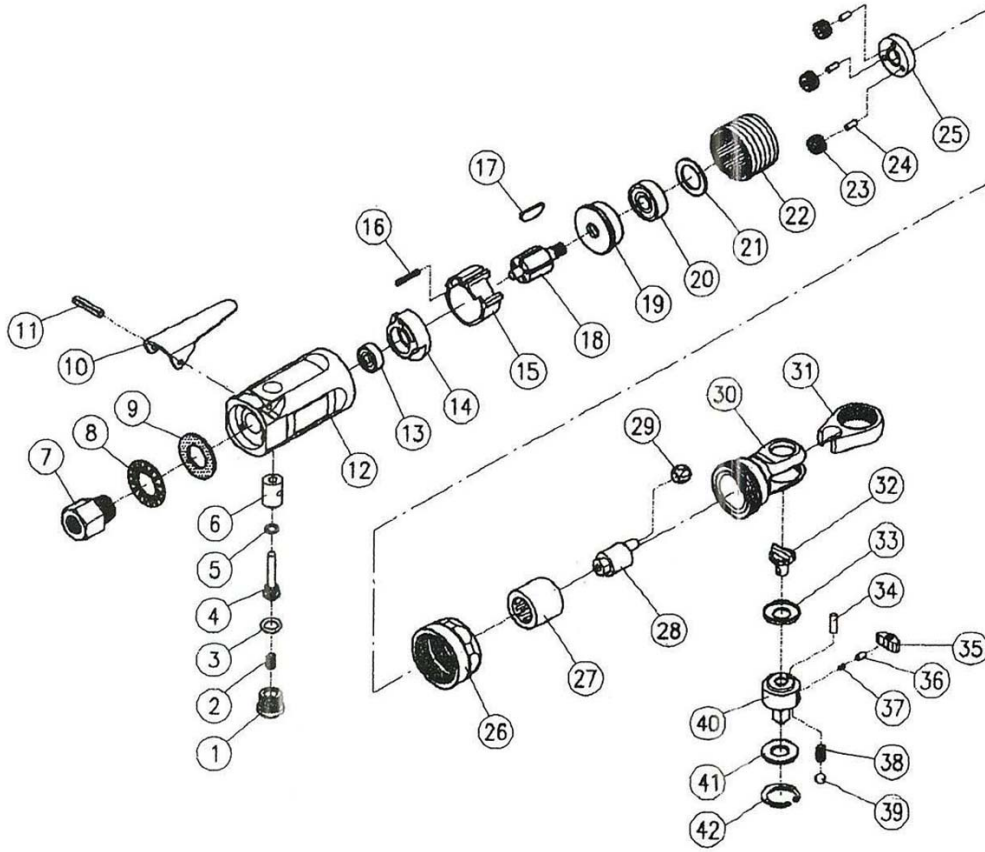

# 1/4" STUBBY AIR RATCHET WRENCH

ITEM NO.:JAR-1012

Ref.	Part No.	Description	Q'ty	Ref.	Part No.	Description	Q'ty
1	JAR-1012-1	Plug	1	22	JAR-1012-22	Ring Gear	3
2	JAR-1012-2	Spring	1	23	JAR-1012-23	Gear	3
3	JAR-1012-3	O-Ring	1	24	JAR-1012-24	Gear Pin	1
4	JAR-1012-4	Valve Stem	1	25	JAR-1012-25	Gear Plate	1
5	JAR-1012-5	O-Ring	1	26	JAR-1012-26	Lock Nut	1
6	JAR-1012-6	Valve Bushing	1	27	JAR-1012-27	Needlee Bearing	1
7	JAR-1012-7	Air Inlet Bushing	1	28	JAR-1012-28	Crank Shaf	1
8	JAR-1012-8	Exhaust Deflector	1	29	JAR-1012-29	Drive Bushing	2
9	JAR-1012-9	Muffler	1	30	JAR-1012-30	Ratchet Housing	1
10	JAR-1012-10	Throttle Lever	1	31	JAR-1012-31	Ratchet Yoke	1
11	JAR-1012-11	Lever Pin	1	32	JAR-1012-32	Reverse Button	1
12	JAR-1012-12	Motor Housing	1	33	JAR-1012-33	Washer	1
13	JAR-1012-13	Ball Bearing 696ZZ	1	34	JAR-1012-34	Post	1
14	JAR-1012-14	Rear End Plate	1	35	JAR-1012-35	Ratchet Pawl	1
15	JAR-1012-15	Cylinder	1	36	JAR-1012-36	Spring Cap	1
16	JAR-1012-16	Pin	1	37	JAR-1012-37	Spring	1
17	JAR-1012-17	Rotor Blade	5	38	JAR-1012-38	Spring	2
18	JAR-1012-18	Rotor	1	39	JAR-1012-39	Steel Ball	2
19	JAR-1012-19	Front End Plate	1	40	JAR-1012-40	Ratchet Anvil	1
20	JAR-1012-20	Ball Bearing 608ZZ	1	41	JAR-1012-41	Washer	1
21	JAR-1012-21	Washer	1	42	JAR-1012-42	Retaining Ring	1