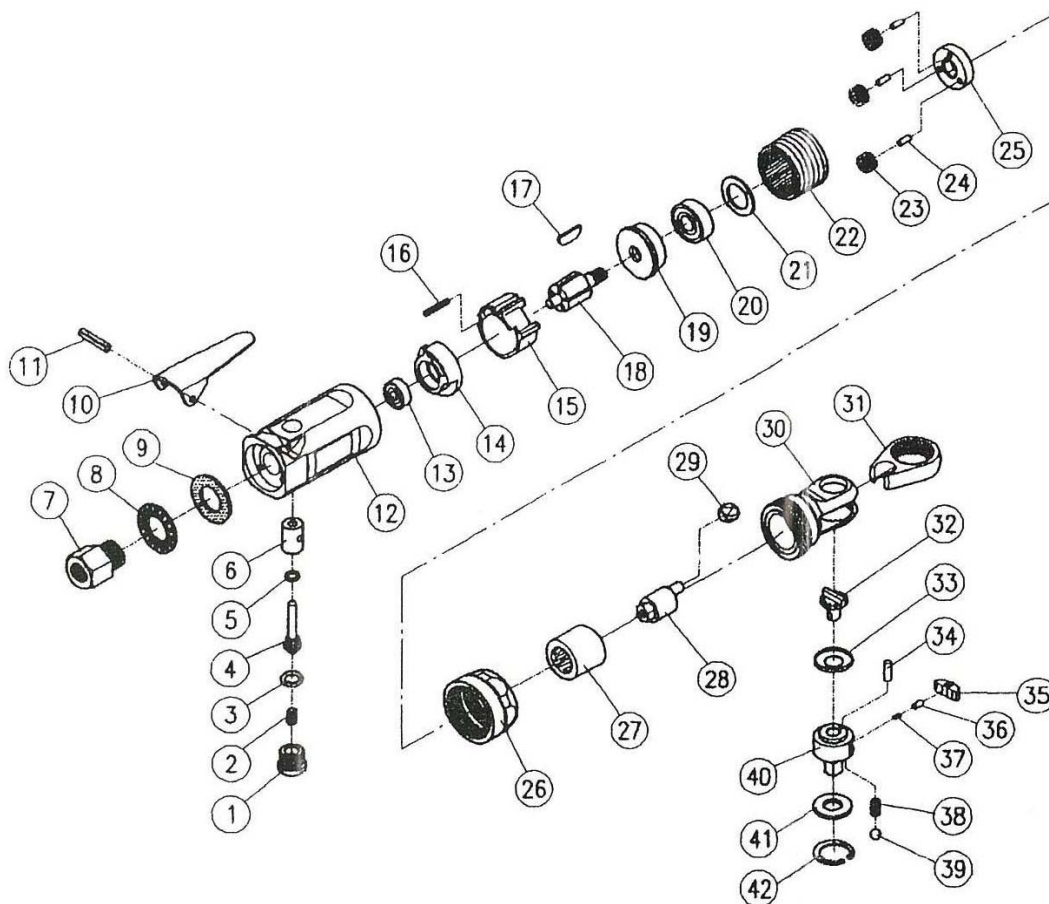

3/8" PALM RATCHET

ITEM NO.:JAR-1013

Ref.	Part No.	Description	Q'ty	Ref.	Part No.	Description	Q'ty
1	JAR-1013-1	Plug	1	22	JAR-1013-22	Ring Gear	3
2	JAR-1013-2	Spring	1	23	JAR-1013-23	Gear	3
3	JAR-1013-3	O-Ring	1	24	JAR-1013-24	Gear Pin	1
4	JAR-1013-4	Valve Stem	1	25	JAR-1013-25	Gear Plate	1
5	JAR-1013-5	O-Ring	1	26	JAR-1013-26	Lock Nut	1
6	JAR-1013-6	Valve Bushing	1	27	JAR-1013-27	Needlee Bearing	1
7	JAR-1013-7	Air Inlet Bushing	1	28	JAR-1013-28	Crank Shaf	1
8	JAR-1013-8	Exhaust Deflector	1	29	JAR-1013-29	Drive Bushing	2
9	JAR-1013-9	Muffler	1	30	JAR-1013-30	Ratchet Housing	1
10	JAR-1013-10	Throttle Lever	1	31	JAR-1013-31	Ratchet Yoke	1
11	JAR-1013-11	Lever Pin	1	32	JAR-1013-32	Reverse Button	1
12	JAR-1013-12	Motor Housing	1	33	JAR-1013-33	Washer	1
13	JAR-1013-13	Ball Bearing 696ZZ	1	34	JAR-1013-34	Post	1
14	JAR-1013-14	Rear End Plate	1	35	JAR-1013-35	Ratchet Pawl	1
15	JAR-1013-15	Cylinder	1	36	JAR-1013-36	Spring Cap	1
16	JAR-1013-16	Pin	1	37	JAR-1013-37	Spring	1
17	JAR-1013-17	Rotor Blade	5	38	JAR-1013-38	Spring	2
18	JAR-1013-18	Rotor	1	39	JAR-1013-39	Steel Ball	2
19	JAR-1013-19	Front End Plate	1	40	JAR-1013-40	Ratchet Anvil	1
20	JAR-1013-20	Ball Bearing 608ZZ	1	41	JAR-1013-41	Washer	1
21	JAR-1013-21	Washer	1	42	JAR-1013-42	Retaining Ring	1